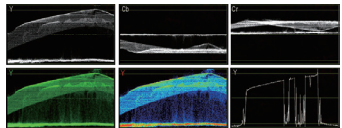

Waveforms

Y/Cb/Cr/R/G/B with single line selection
White / Green / False color display
Larger size waveform in center
Chart position / Translucent adjust